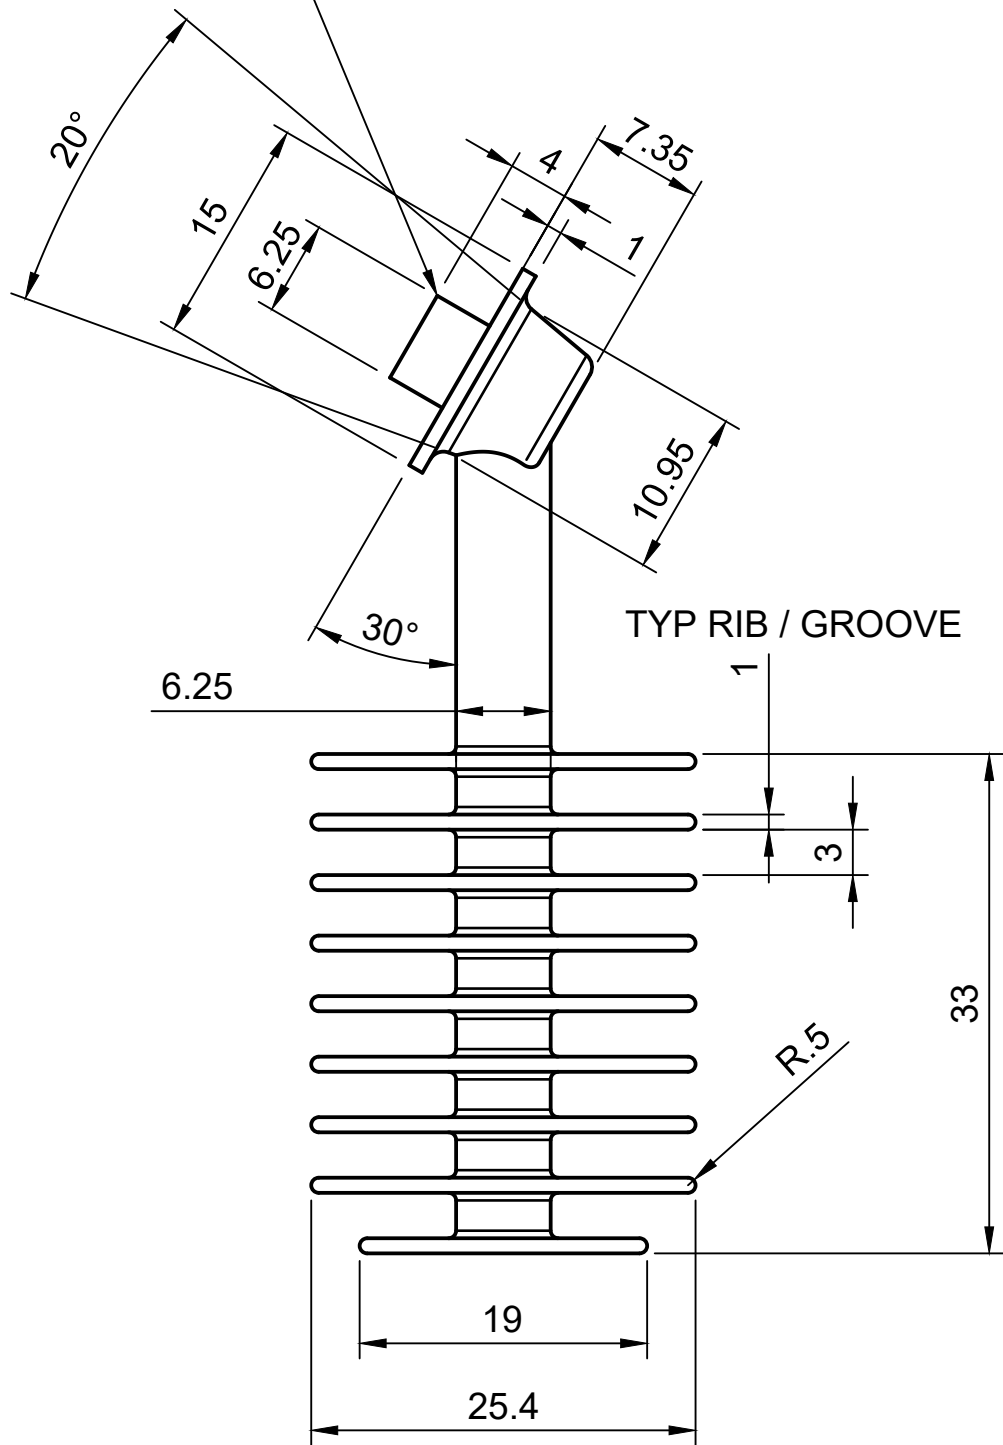

STUD TO SUIT EAR PIECE

Dept. Star Trek	Technical reference TOS	Created by Julian Harding	Approved by www.scalestuff.org
		Document type Eng Drawing	Document status
		Title TOS EAR Piece www.scalestuff.org	DWG No. TOS-01
		Rev. 02	Date of issue 16/09/2018
		Sheet 1/1	